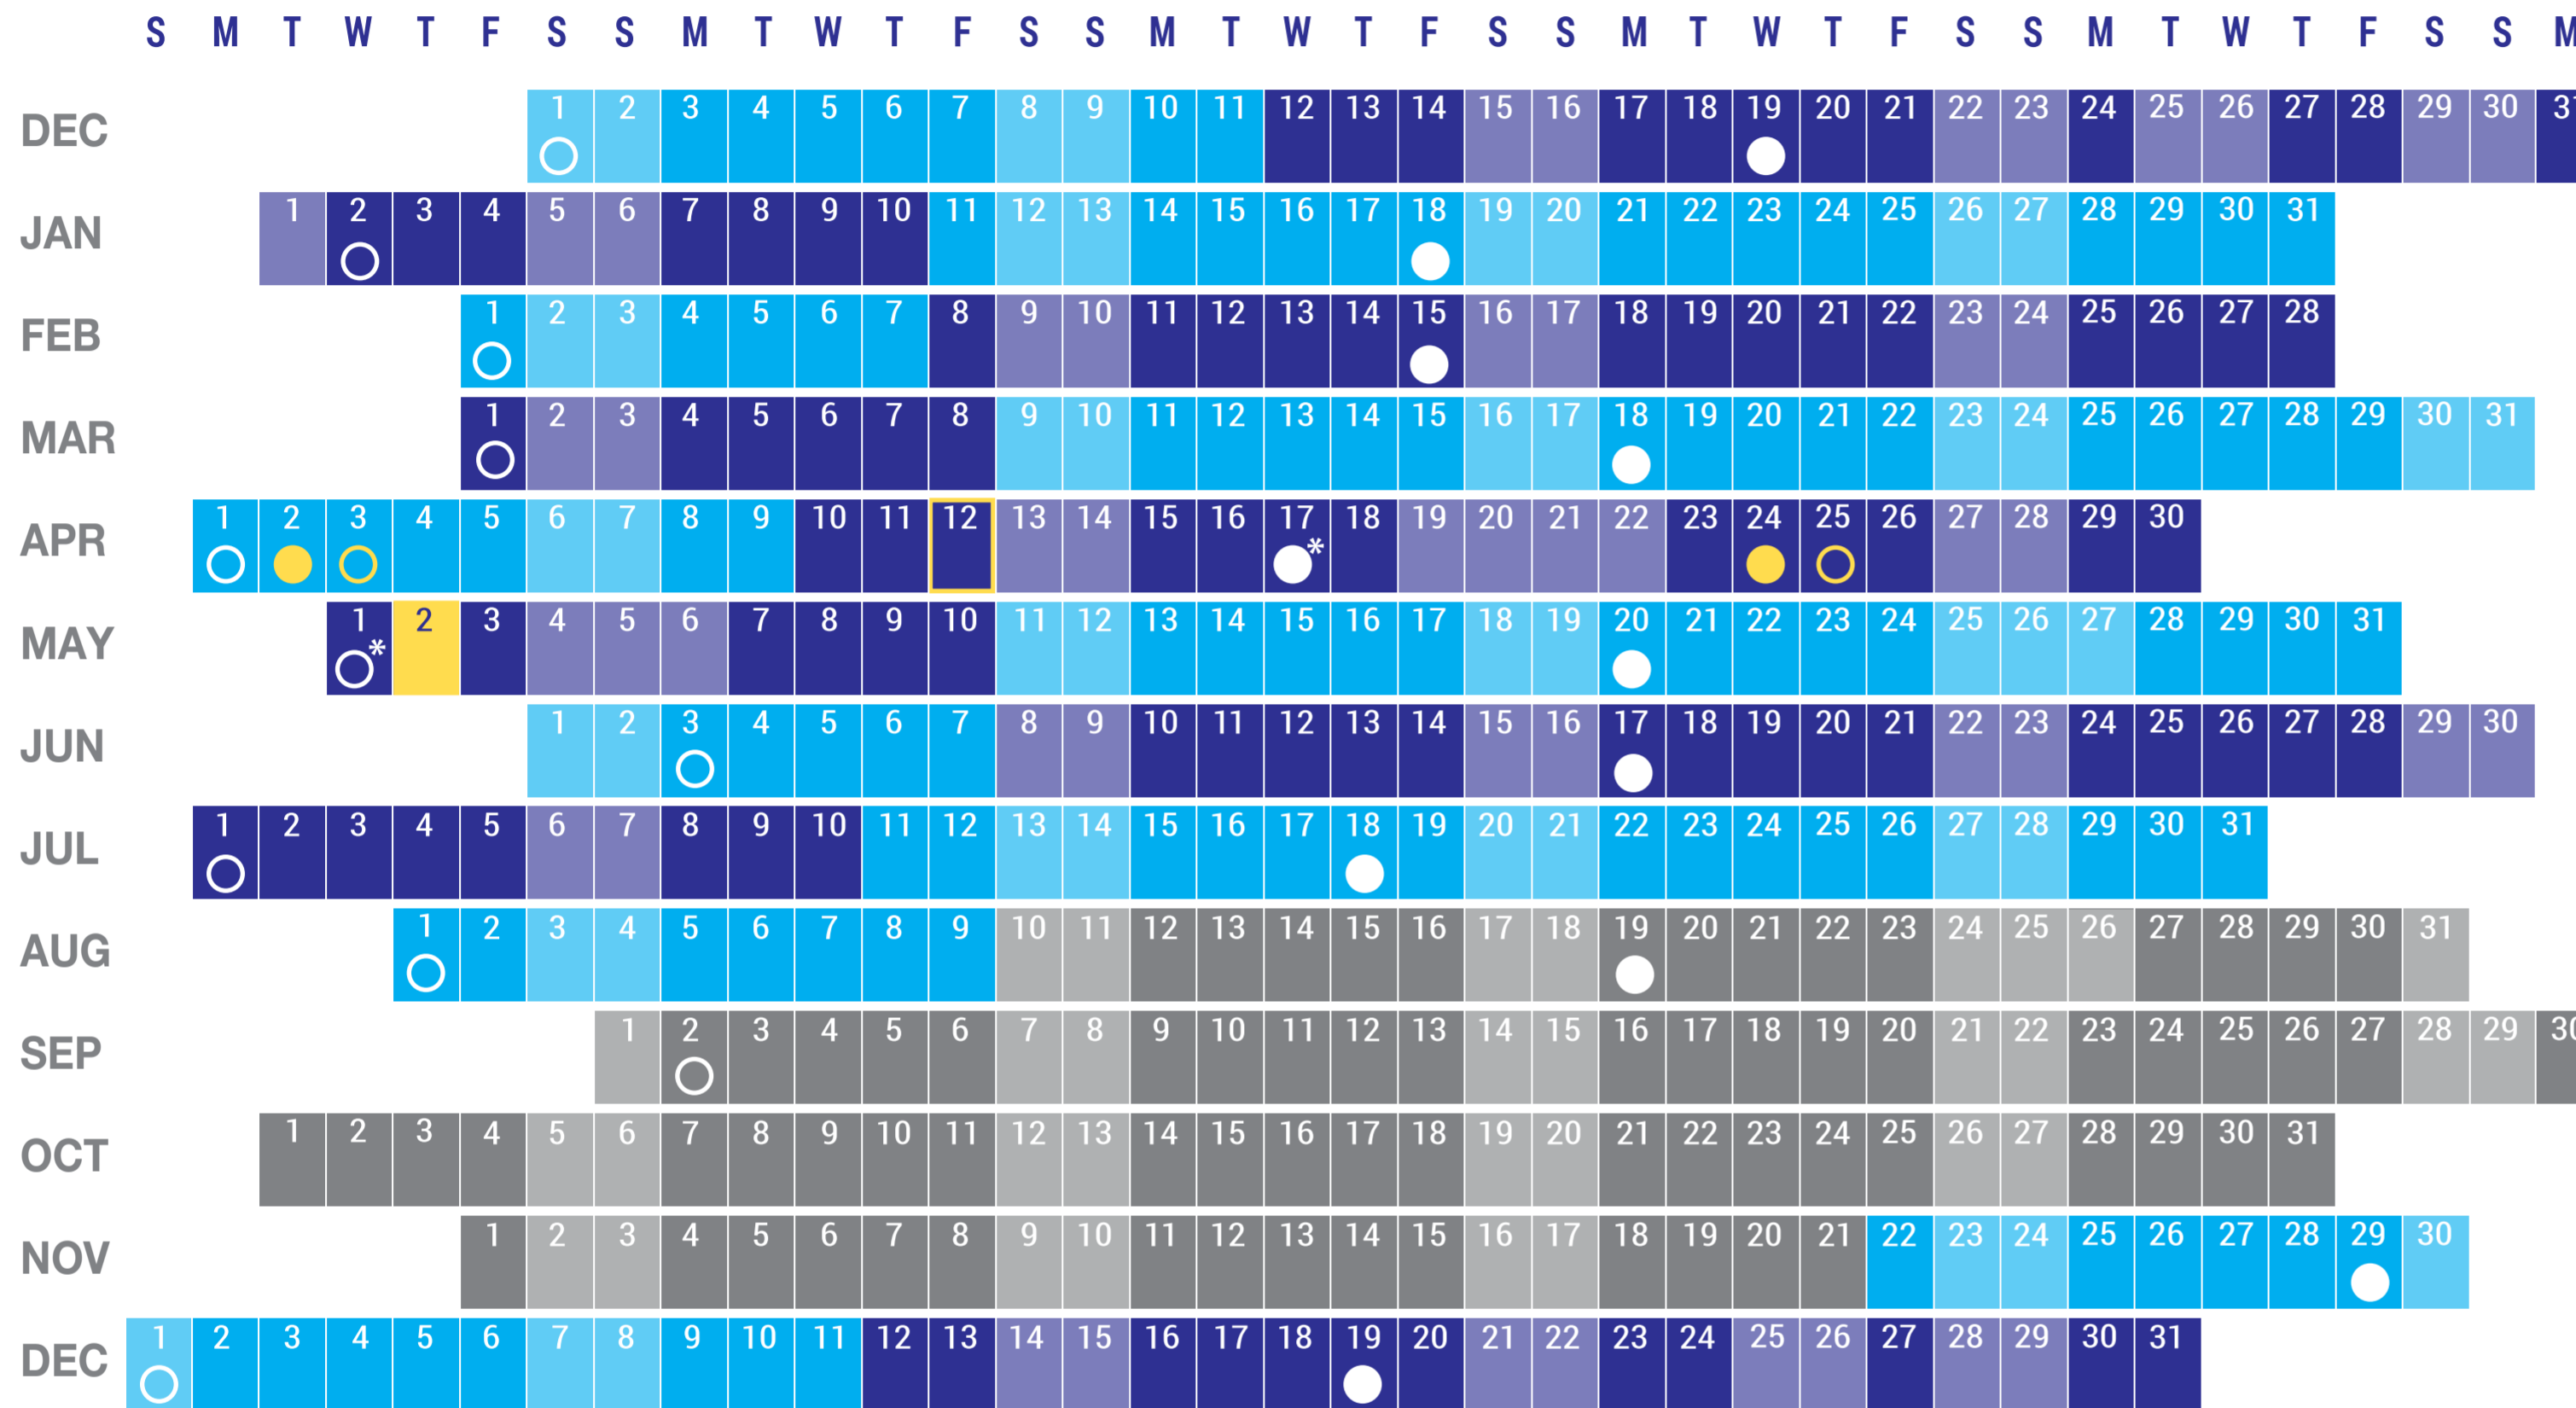

# The Electoral Year 2018-2019

England and Wales

**idox elections**  
an idox solution

### British Overseas Territories

Anguilla	Cayman Islands	St Helena, Ascension Island & Tristan Da Cunha
Bermuda	Falkland Islands	South Georgia & The South Sandwich Islands
British Antarctic Territory	Gibraltar	Sovereign Base Areas on Cyprus
British Indian Ocean Territory	Montserrat	Turks & Caicos Islands
British Virgin Islands	Pitcairn Islands	

## Attainer DOB

Turning 18 during this register (1 Dec 2018 - 30 Nov 2019)	1 Dec 2000 - 30 Nov 2001
Turning 18 during the next register (1 Dec 2019 - 30 Nov 2020)	1 Dec 2001 - 30 Nov 2002